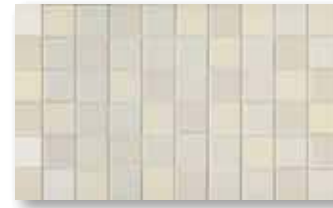

Mosaico Crystal Vanilla
V1239935 - 100063996

✓ special white

20x33.3 cm
(x9.5 mm)
8"x13"
Monoporosa Wall tile
V2
G39