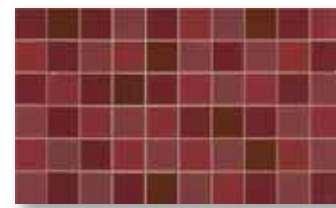

Mosaico Crystal Cherry
V1239936 - 100063992

✓ special white