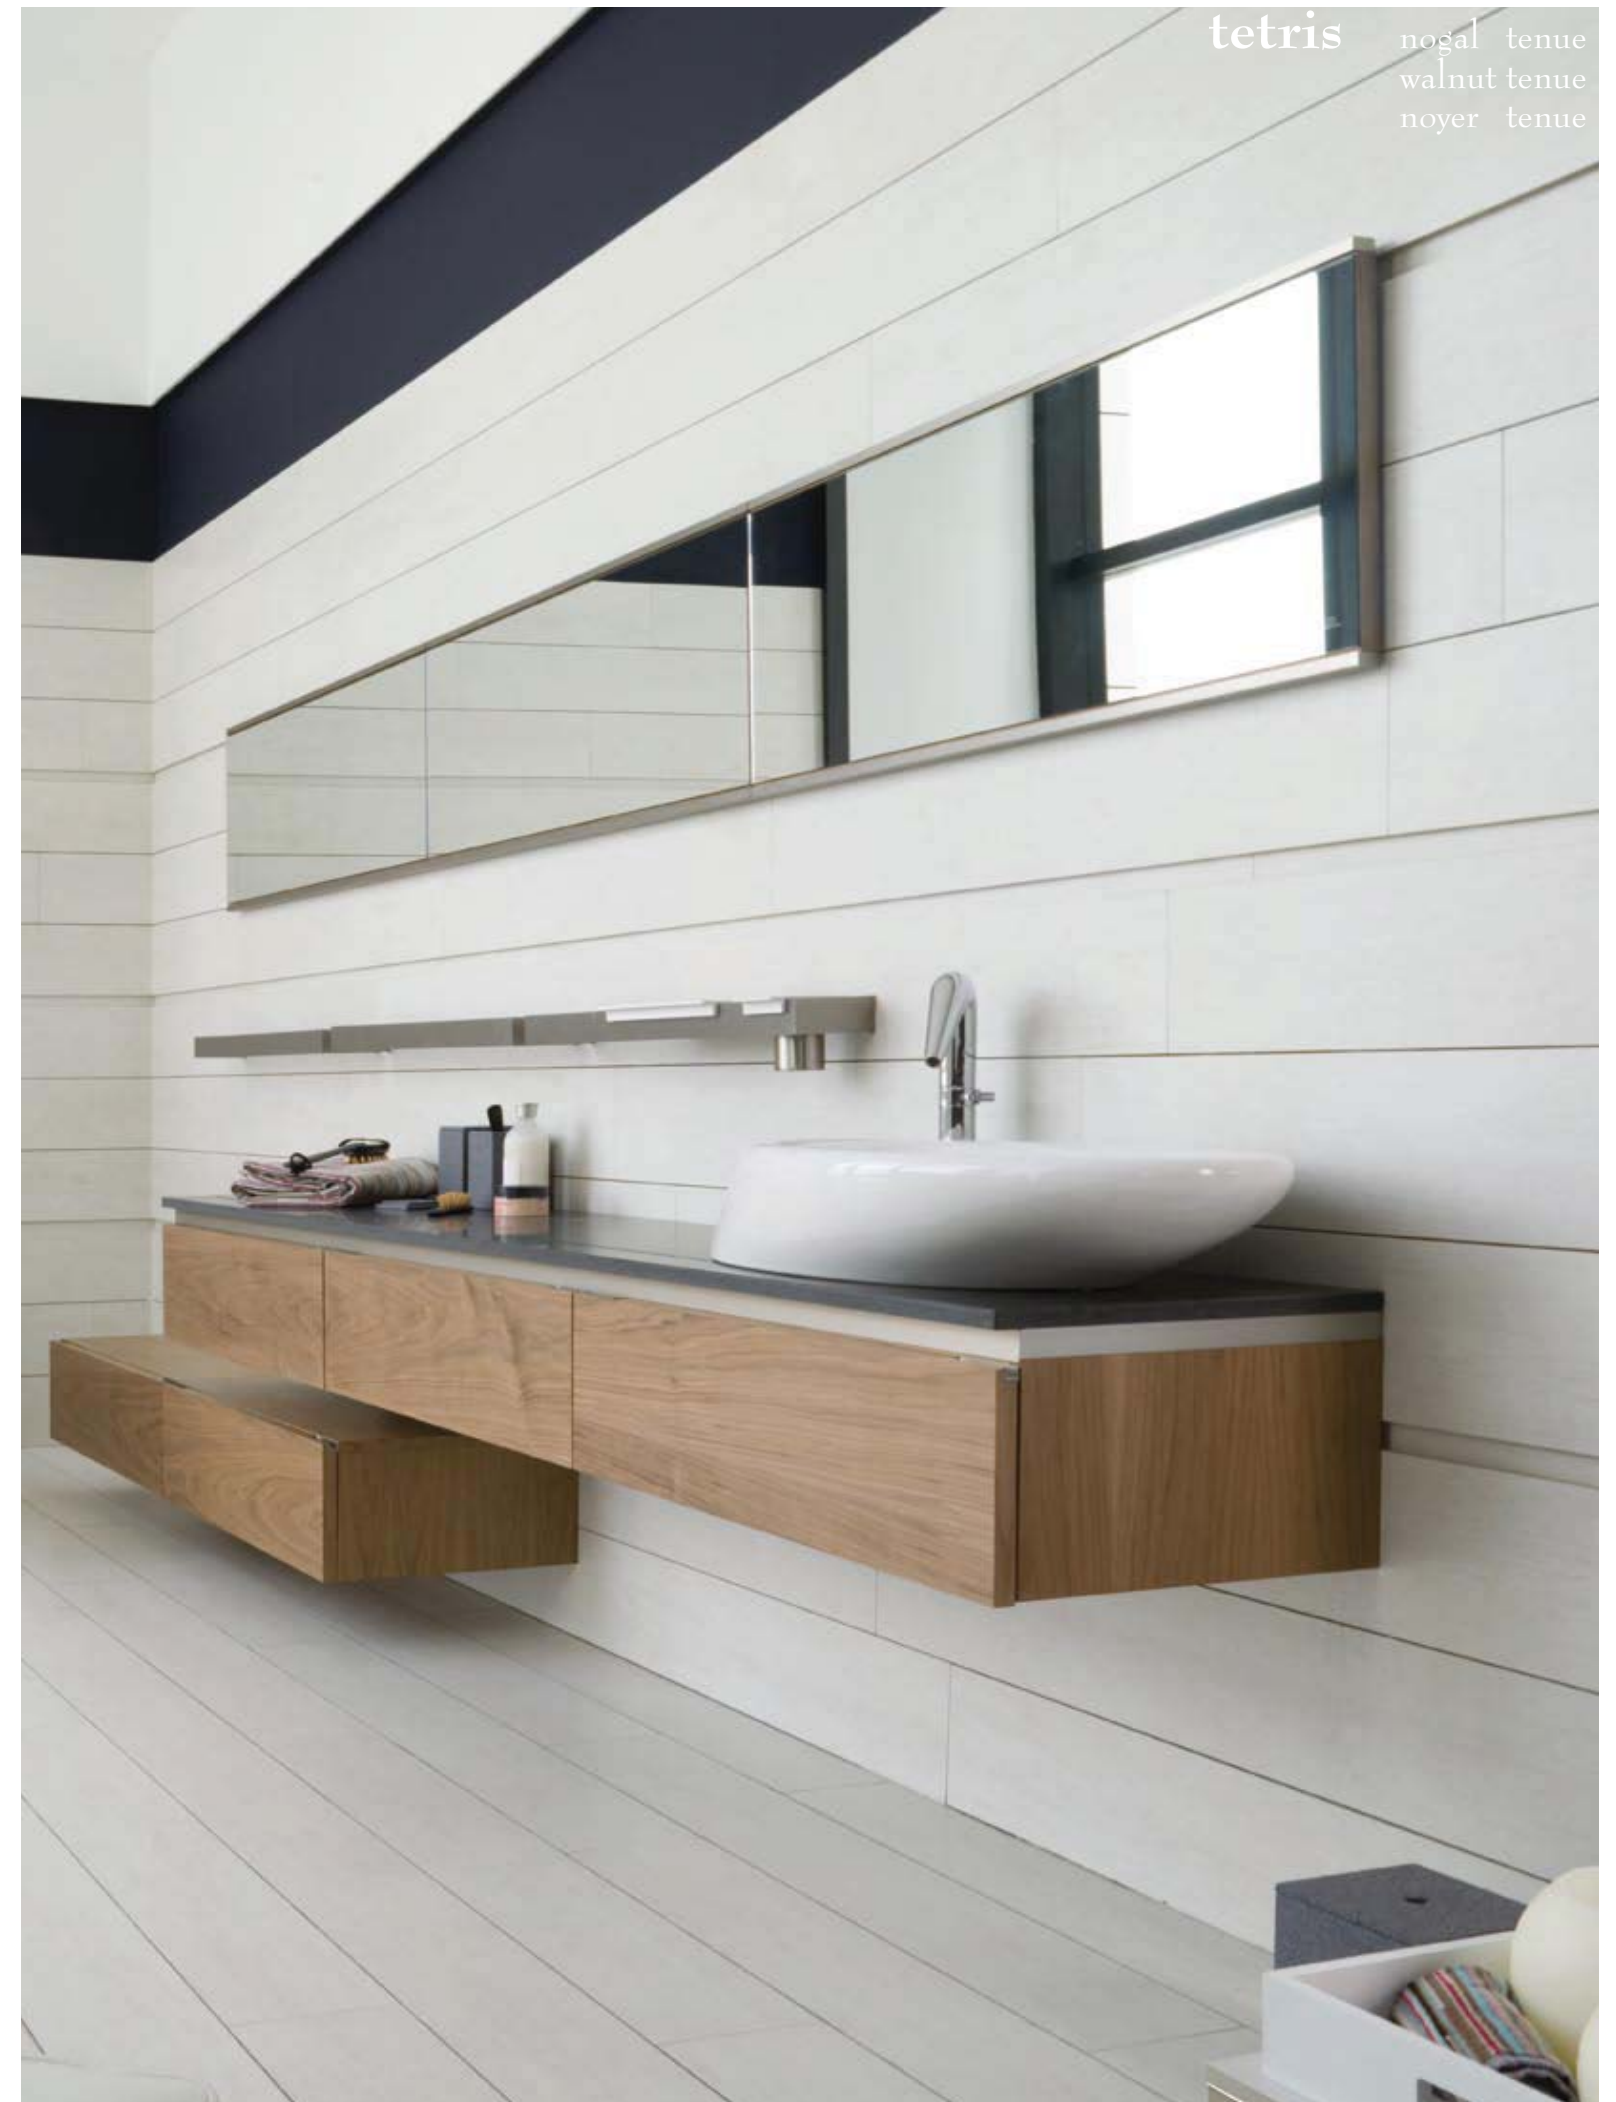

tetris
nogal tenue
walnut tenue
noyer tenue