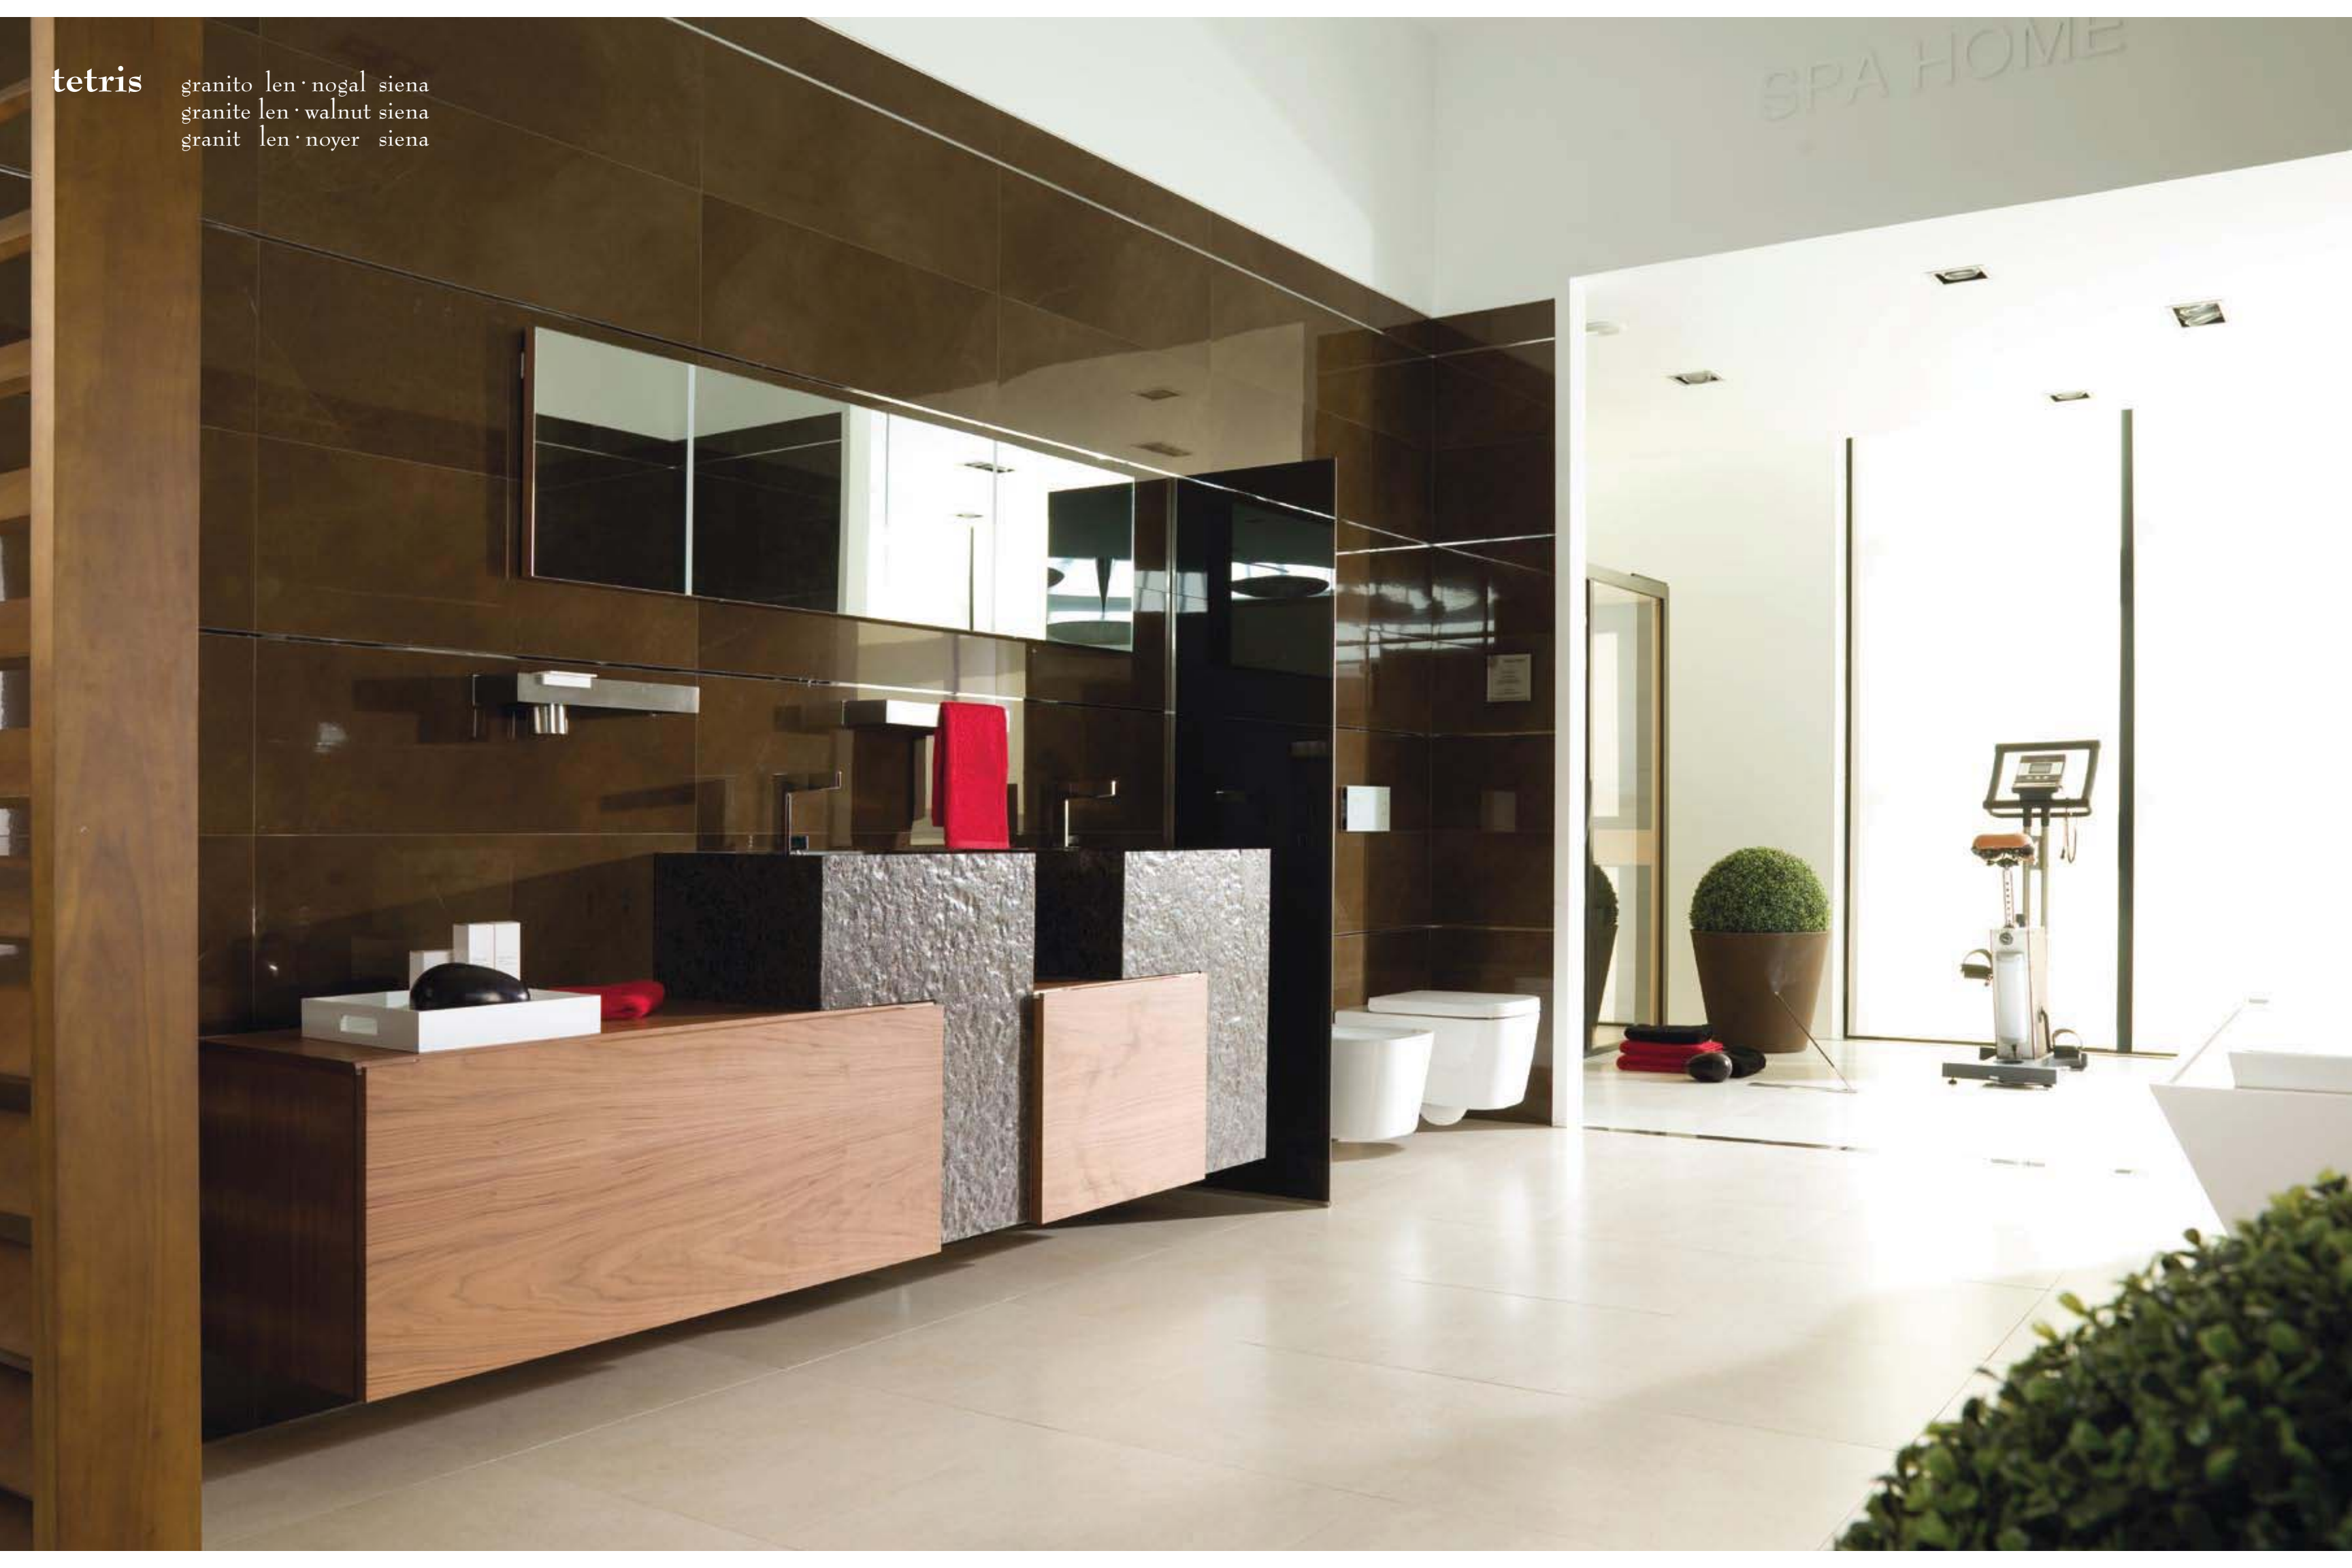

tetris

granito len · nogal siena
granite len · walnut siena
granit len · noyer siena